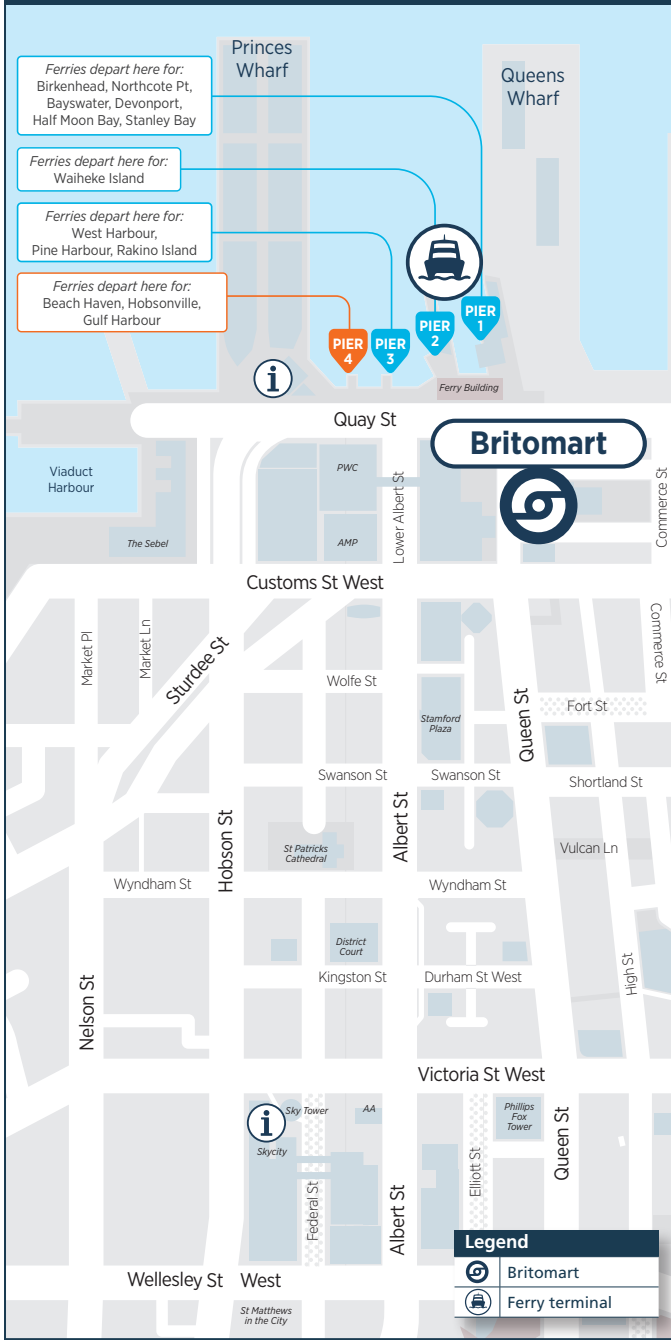

Timetable Information

| | Depart Gulf Harbour Marina Pier Z | Arrive Downtown Pier 4 | Depart Downtown Pier 4 | Arrive Gulf Harbour Marina Pier Z |
|--|-----------------------------------|------------------------|------------------------|-----------------------------------|
| Monday to Friday only (excluding public holidays) | *6.30am | 7.20am | *7.30am | 8.20am |
| | *7.00am | 7.50am | *9.30am | 10.20am |
| | *7.30am | 8.20am | *10.30am | 11.20am |
| | *8.30am | 9.20am | *12.30pm | 1.20pm |
| | *10.30am | 11.20am | *2.45pm | 3.35pm |
| | *11.30am | 12.20pm | *4.45pm | 5.35pm |
| | *1.30pm | 2.20pm | *5.15pm | 6.05pm |
| | *3.45pm | 4.35pm | *5.45pm | 6.35pm |
| | *5.45pm | 6.35pm | *6.45pm | 7.35pm |

*Connecting bus service to/from The Plaza

Arrival times are approximate only and are subject to weather and other unplanned circumstances.

For details on other ferry sailings offered by 360 Discovery Cruises please visit www.360discovery.co.nz.

For more information on fares and fare products visit AT.govt.nz/fares

Gulf Harbour Marina

Downtown Ferry Terminal

Ferries depart here for:
Birkenhead, Northcote Pt,
Bayswater, Devonport,
Half Moon Bay, Stanley Bay

Ferries depart here for:
Waiheke Island

Ferries depart here for:
West Harbour,
Pine Harbour, Rakino Island

Ferries depart here for:
Beach Haven, Hobsonville,
Gulf Harbour

Public Holidays

No service.

Christmas and New Year